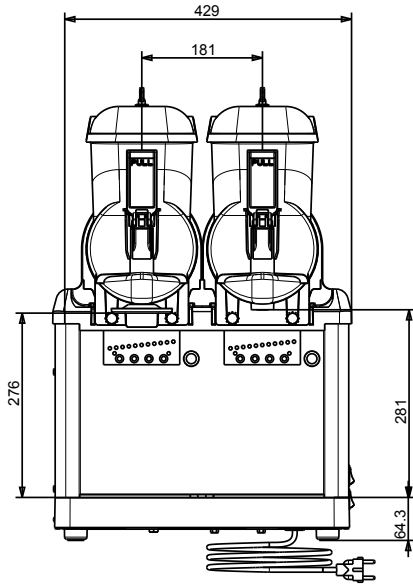

Electrolux
PROFESSIONAL

Frozen Frozen granita, creams and soft-ice cream dispenser with 2 bowls, UK plug

Front

Electric

Supply voltage:

562527 (GT2PR290) 220-240 V/1 ph/50 Hz

Electrical power max.:

0.63 kW

Key Information:

External dimensions, Width: 450 mm

External dimensions, Depth: 435 mm

External dimensions, Height: 650 mm

Net weight: 46 kg

Sustainability

Refrigerant type: R290