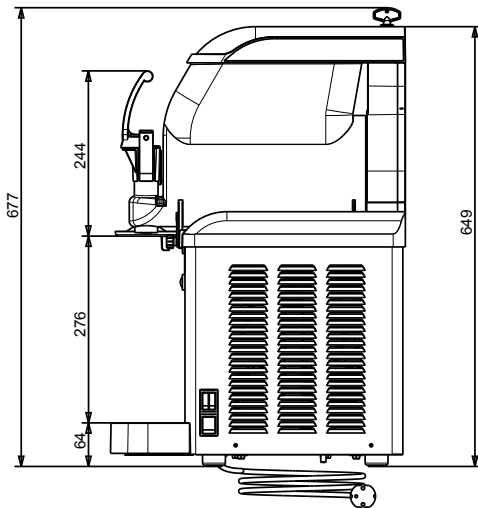

Electrolux
PROFESSIONAL

Frozen Frozen granita, creams and soft-ice cream dispenser with 2 bowls, UK plug

Electric

Supply voltage:

562527 (GT2PR290) 220-240 V/1 ph/50 Hz

Electrical power max.:

0.63 kW

Key Information:

External dimensions, Width: 450 mm

External dimensions, Depth: 435 mm

External dimensions, Height: 650 mm

Net weight: 46 kg

Sustainability

Refrigerant type: R290

Side

Frozen
Frozen granita, creams and soft-ice cream dispenser with 2 bowls, UK
plug
The company reserves the right to make modifications to the products
without prior notice. All information correct at time of printing.

2024.04.23