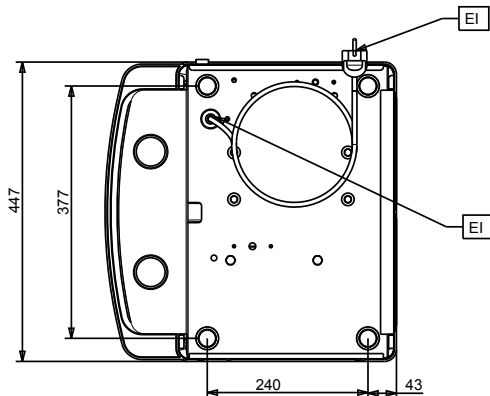

Top

Frozen
Frozen granita, creams and soft-ice cream dispenser with 2 bowls, UK
plug
The company reserves the right to make modifications to the products
without prior notice. All information correct at time of printing.

2024.04.23